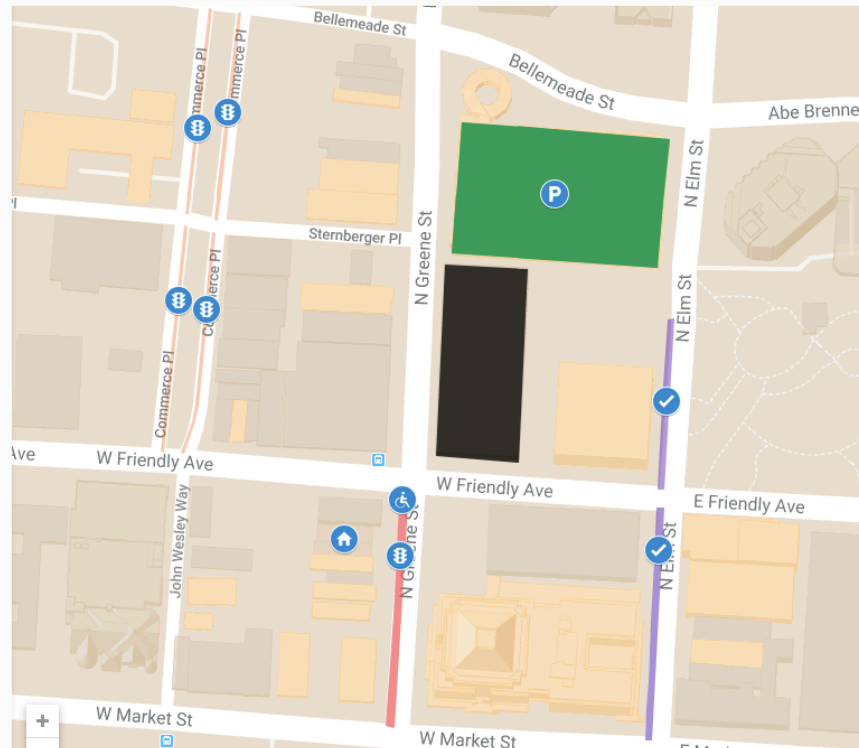

LGBTQ Center Parking Map

-  Free Parking
-  Guilford Green Foundation
-  Handicapped Parking
-  Metered Parking
-  Parking Deck

Street Parking & Parking Decks are free between 6pm & 9pm.
We will validate 2 hour parking at the Bellemeade deck if you bring your ticket with you